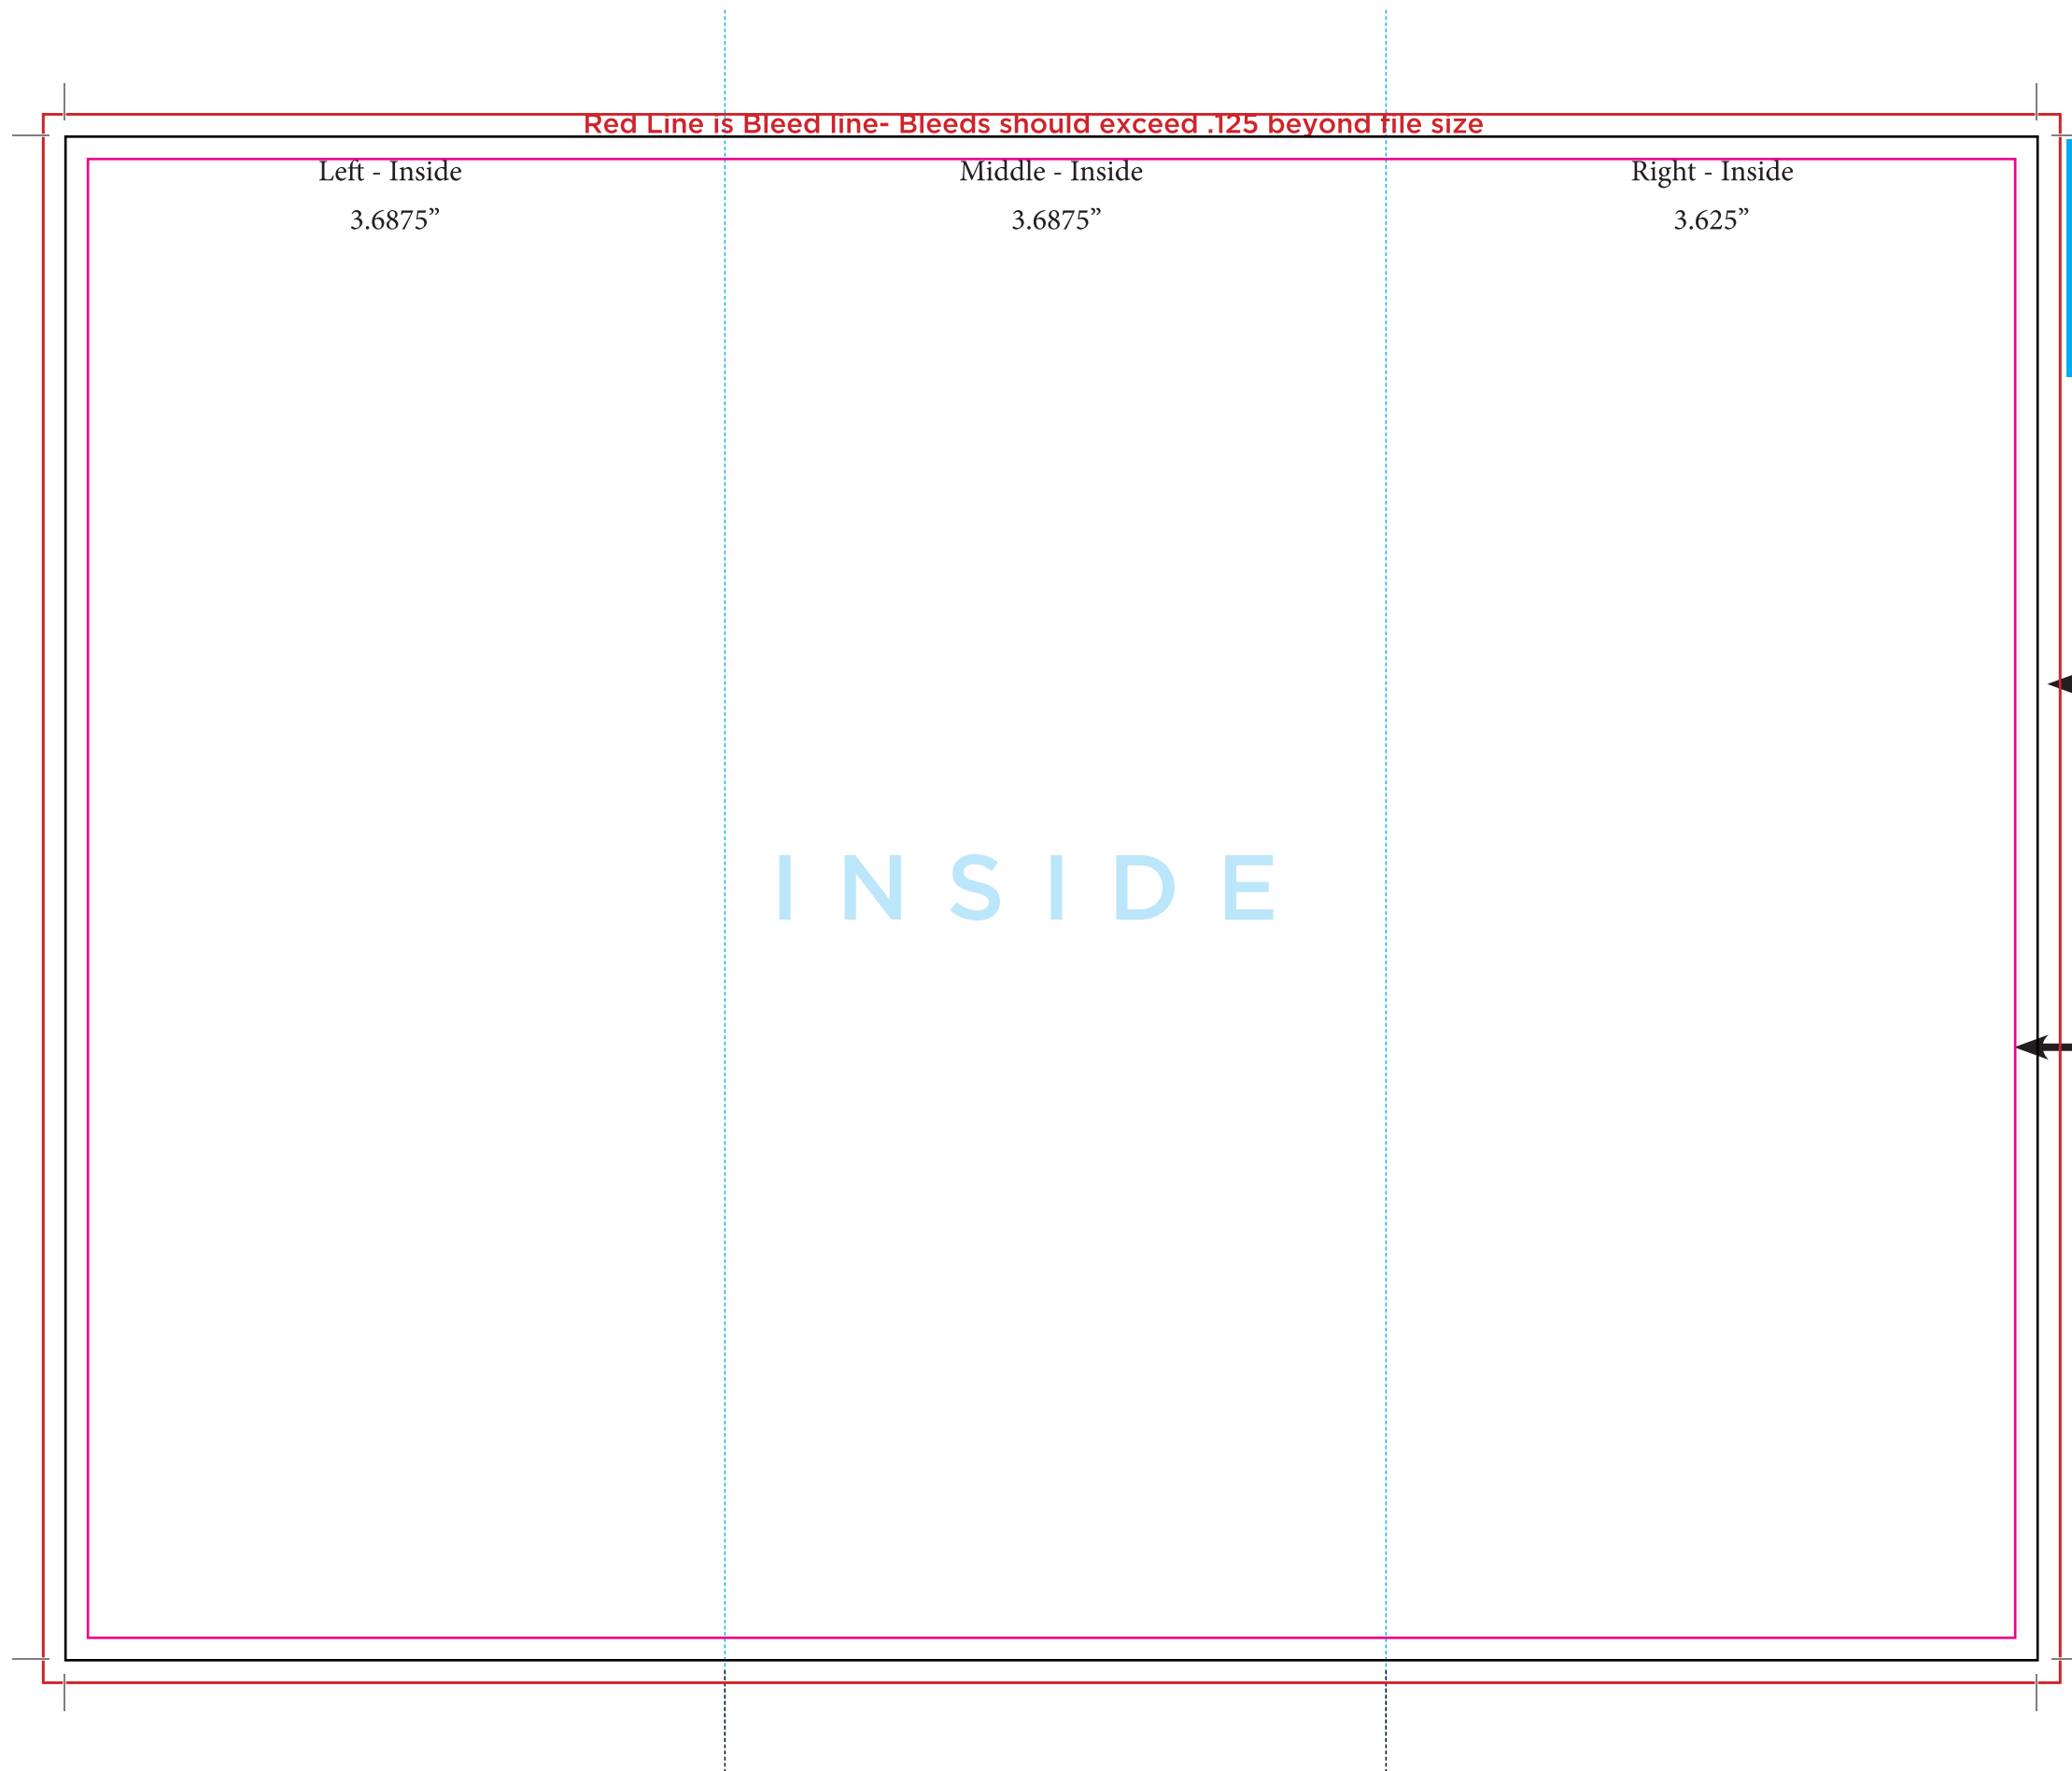

Red Line is Bleed line- Bleeds should exceed .125 beyond file size

Back- Outer  
3.625"

Middle - Outer  
3.6875"

Front - Outer  
3.6875"

OUTSIDE

Center artwork in panels for proper viewing when folded

All Images should be saved to **CMYK** mode

BLACK LINE INDICATES EDGE OF BROCHURE 8.5"x11"

MAGENTA LINE INDICATES SAFE ZONE  
*no type should extend beyond this line*

Red Line is Bleed line- Bleeds should exceed .125 beyond file size

Left - Inside  
3.6875"

Middle - Inside  
3.6875"

Right - Inside  
3.625"

I N S I D E

All Images  
should be  
saved to  
**CMYK** mode

BLACK LINE  
INDICATES  
EDGE OF  
BROCHURE  
8.5"x11"

MAGENTA  
LINE  
INDICATES  
SAFE ZONE  
*no type should  
extend beyond  
this line*